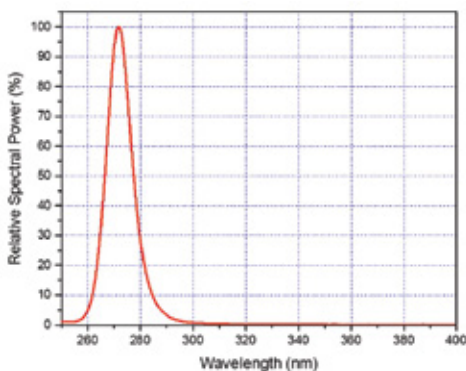

### STERILUMEN UVC LED SPECIFICATIONS

SPECTRAL POWER DISTRIBUTION