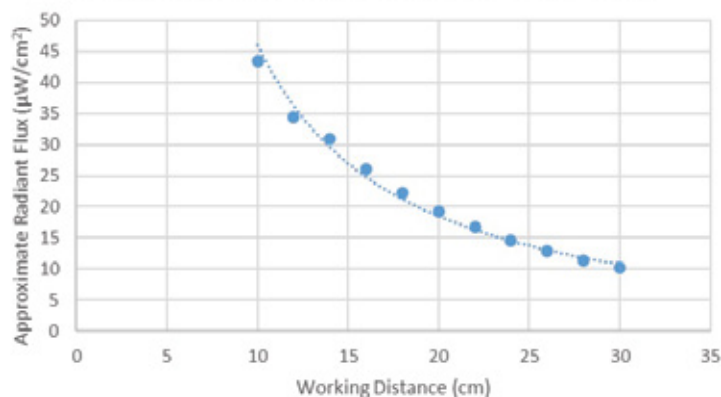

POWER DENSITY VS DISTANCE